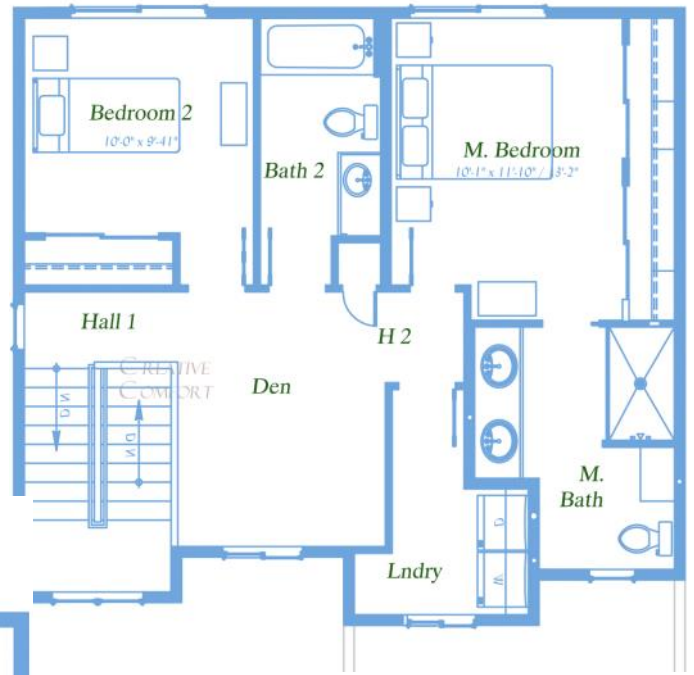

Upper Floor

The Grant

Main 618 sf
Upper 688 sf
Total 1,306 sf

Main Floor