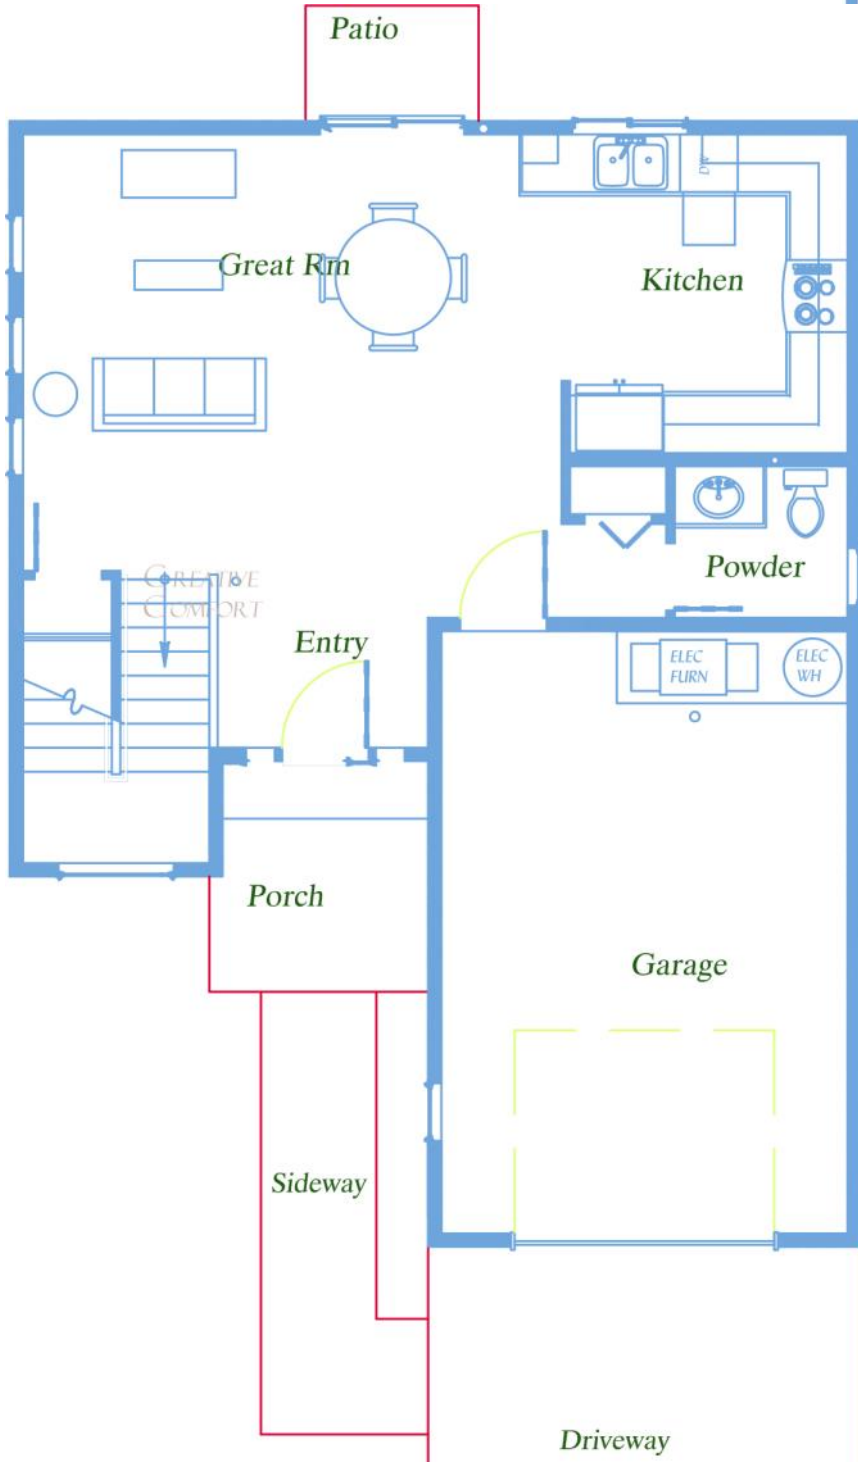

Upper Floor

The Grant

Main 618 sf
Upper 688 sf
Total 1,306 sf

Main Floor